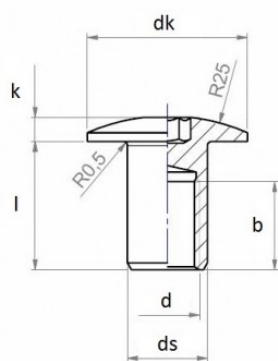

PRODUCT SHEET

Description:

Steel Head D-595,5mm Hex,M8,Head $\varnothing 20 \times 3 \text{mm}$,Shaft $\varnothing 10 \times 16 \text{mm}$,BPL

Item number:

12.09.930-0

Units	Box	Carton	HS Code	Barcode
Pcs.	1	1000	7318190090	
				5704866026192